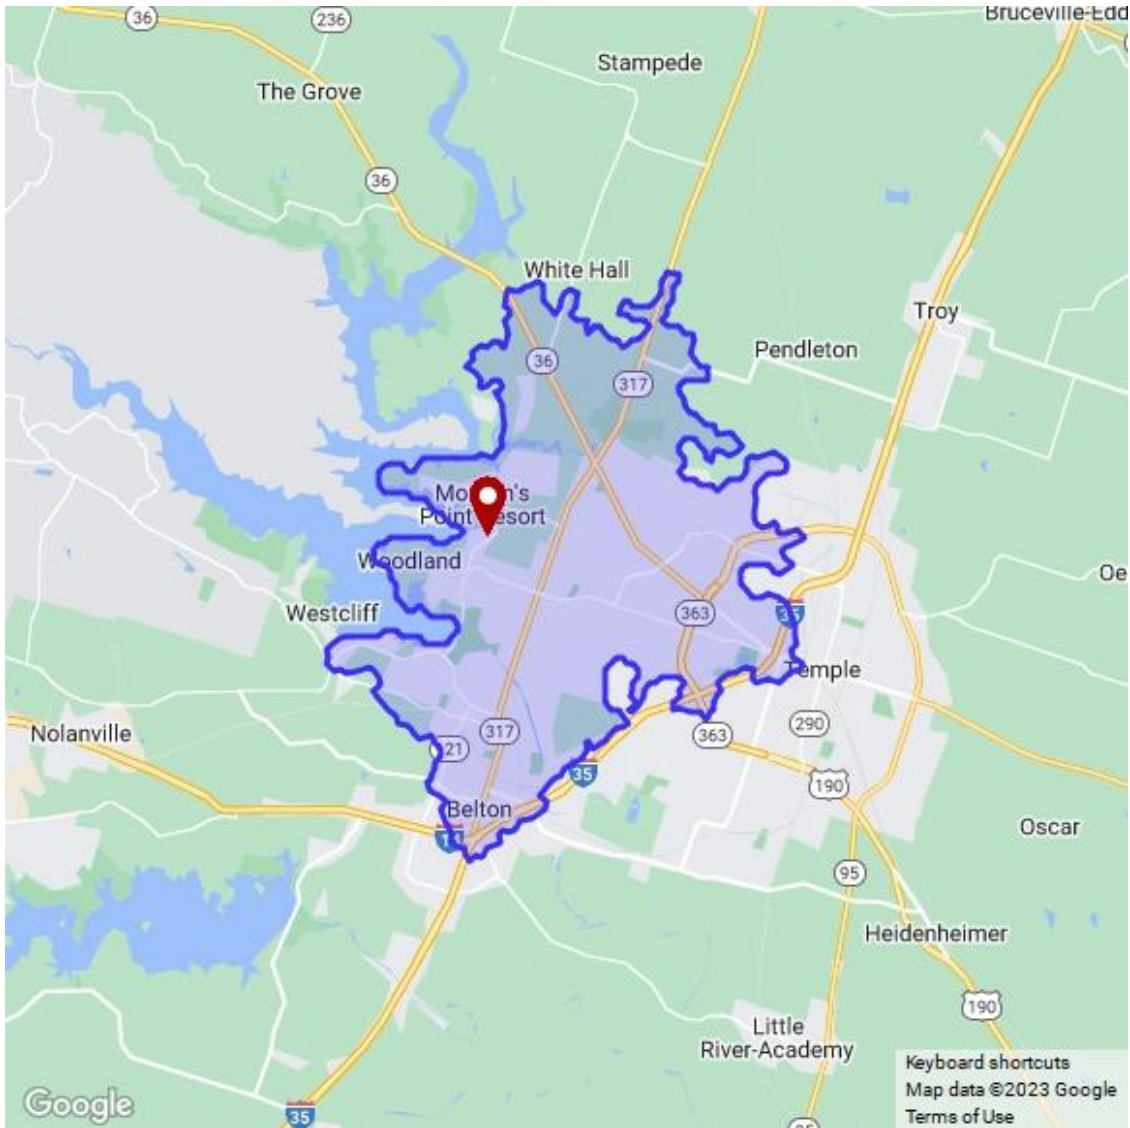

Trade Area Map

Morgan's Point Trade Area
Belton TX

Trade Area: 15 Min Drive